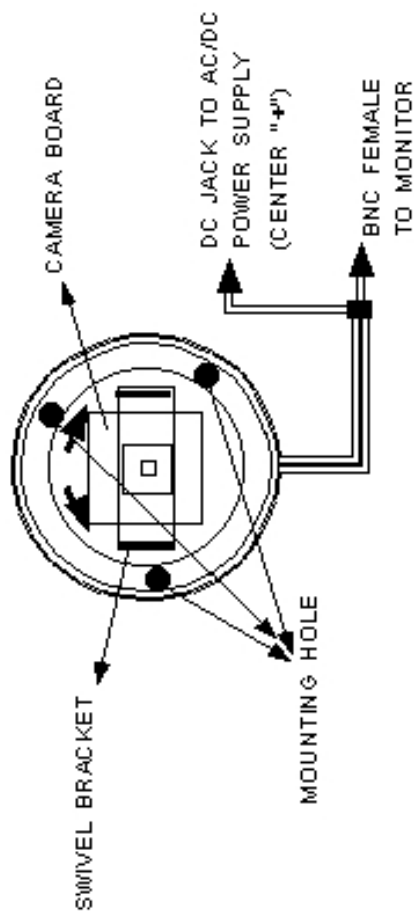

INSTRUCTIONS FOR CVC-562SD COLOR DISCREET CEILING MOUNTED CAMERA

INTRODUCTION

THIS COLOR CCD DISCREET CEILING MOUNTED CAMERA FEATURES AN EXCEPTIONAL FIELD OF VIEW. THE CVC-562SD CAN BE ADJUSTED TO VIEW STRAIGHT DOWN OR OUT OF THE SIDE, AND CAN ROTATE IN ANY DIRECTION. WITH 350 LINES RESOLUTION AND A BUILT-IN ELECTRONIC IRIS, THE CVC-562SD OFFERS A SHARP IMAGE IN A VARIETY OF LIGHTING CONDITIONS. THE BNC STYLE VIDEO OUTPUT CAN BE CONNECTED TO THE VIDEO INPUT OF A TV, VCR OR MONITOR. A 12V DC POWER SUPPLY IS INCLUDED.

NOTE : THE POWER SUPPLY MUST BE CENTER POSITIVE.

CABLE OUTPUTS
BNC - VIDEO
DC JACK - POWER

SPECIFICATIONS

IMAGE DEVICE	1/4" interline color CCD
SCANNING SYSTEM	NTSC color 525 TV lines 60 f/60/sec.
EFFECTIVE PIXEL ARRAY	512(Horizontal) x 492(Vertical)
RESOLUTION	330 TV lines
SHUTTER CONTROL	Auto 1/80 - 1/100,000 sec
LENS/ANGLE OF VIEW	3.6mm conical pinhole lens. Hor. 72° Vert. 50°
SCANNING FREQUENCY	Hor. 15.734KHz. Vert. 60Hz
MINIMUM ILLUMINATION	1 lux
VIDEO S/N RATIO	Greater than 48dB
VIDEO OUTPUT LEVEL	Color composite video signal 1V p-p 75Ω
POWER REQUIREMENTS	12V DC supplied by AC adaptor - UL & CSA
POWER CONSUMPTION	230mA typ.
OPERATING TEMPERATURE	14° F - 122° F
DIMENSIONS	3-2/5"(Dia) x 1-3/8"(H)

INSTALLATION

* STRAIGHT DOWN VIEW :

NOTE SET SCREW POSITION

* SIDE VIEW :

NOTE : THE BLACK INTERNAL LINER CAN BE ROTATED TO HELP AIM THE CAMERA

CSI/SPECO

200 HAWK HIGHWAY, P.O. BOX 726 AMITYVILLE, NEW YORK 11701-0726
631-657-3700, 1-800-646-5516, FAX 631-657-0142 WWW.CSI-SPECO.COM