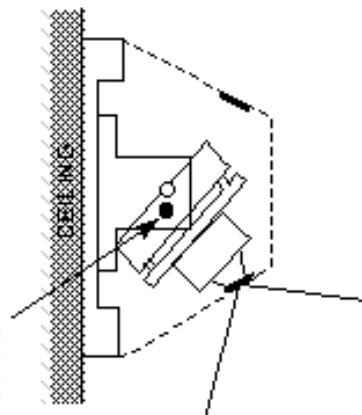

INSTRUCTIONS FOR CVC-562SD COLOR DISCREET CEILING MOUNTED CAMERA

INTRODUCTION

THIS COLOR CCD DISCREET CEILING MOUNTED CAMERA FEATURES AN EXCEPTIONAL FIELD OF VIEW. THE CVC-562SD CAN BE ADJUSTED TO VIEW STRAIGHT DOWN OR OUT OF THE SIDE, AND CAN ROTATE IN ANY DIRECTION. WITH 350 LINES RESOLUTION AND A BUILT-IN ELECTRONIC IRIS, THE CVC-562SD OFFERS A SHARP IMAGE IN A VARIETY OF LIGHTING CONDITIONS. THE BNC STYLE VIDEO OUTPUT CAN BE CONNECTED TO THE VIDEO INPUT OF A TV, VCR OR MONITOR. A 12V DC POWER SUPPLY IS INCLUDED.

NOTE : THE POWER SUPPLY MUST BE CENTER POSITIVE.

CABLE OUTPUTS
BNC - VIDEO
DC JACK - POWER

SPECIFICATIONS

IMAGE DEVICE	1/4" interline color CCD
SCANNING SYSTEM	NTSC color 525 TV lines 60 f/60/sec.
EFFECTIVE PIXEL ARRAY	512(Horizontal) x 492(Vertical)
RESOLUTION	330 TV lines
SHUTTER CONTROL	Auto 1/80 - 1/100,000 sec
LENS/ANGLE OF VIEW	3.6mm conical pinhole lens. Hor. 72° Vert. 50°
SCANNING FREQUENCY	Hor. 15.734KHz. Vert. 60Hz
MINIMUM ILLUMINATION	1 lux
VIDEO S/N RATIO	Greater than 48dB
VIDEO OUTPUT LEVEL	Color composite video signal 1V p-p 75Ω
POWER REQUIREMENTS	12V DC supplied by AC adaptor - UL & CSA
POWER CONSUMPTION	230mA typ.
OPERATING TEMPERATURE	14° F - 122° F
DIMENSIONS	3-2/5"(Dia) x 1-3/8"(H)

INSTALLATION

* STRAIGHT DOWN VIEW :

NOTE SET SCREW POSITION

* SIDE VIEW :

NOTE : THE BLACK INTERNAL LINER CAN BE ROTATED TO HELP AIM THE CAMERA

CSI/SPECO

200 HAWK HIGHWAY, P.O. BOX 726 AMITYVILLE, NEW YORK 11701-0726
631-657-3700, 1-800-646-5516, FAX 631-657-0142 WWW.CSI-SPECO.COM