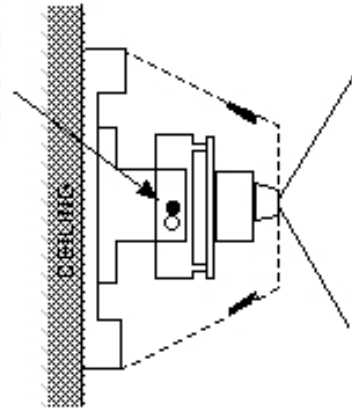

INSTRUCTIONS FOR CVC-562SD COLOR DISCREET CEILING MOUNTED CAMERA

INTRODUCTION

THIS COLOR CCD DISCREET CEILING MOUNTED CAMERA FEATURES AN EXCEPTIONAL FIELD OF VIEW. THE CVC-562SD CAN BE ADJUSTED TO VIEW STRAIGHT DOWN OR OUT OF THE SIDE, AND CAN ROTATE IN ANY DIRECTION. WITH 350 LINES RESOLUTION AND A BUILT-IN ELECTRONIC IRIS, THE CVC-562SD OFFERS A SHARP IMAGE IN A VARIETY OF LIGHTING CONDITIONS. THE BNC STYLE VIDEO OUTPUT CAN BE CONNECTED TO THE VIDEO INPUT OF A TV, VCR OR MONITOR. A 12V DC POWER SUPPLY IS INCLUDED.

NOTE : THE POWER SUPPLY MUST BE CENTER POSITIVE.

CABLE OUTPUTS
BNC - VIDEO
DC JACK - POWER

SPECIFICATIONS

IMAGE DEVICE	1/4" interline color CCD
SCANNING SYSTEM	NTSC color 525 TV lines 60 f/60/sec.
EFFECTIVE PIXEL ARRAY	512(Horizontal) x 492(Vertical)
RESOLUTION	330 TV lines
SHUTTER CONTROL	Auto 1/80 - 1/100,000 sec
LENS/ANGLE OF VIEW	3.6mm conical pinhole lens. Hor. 72° Vert. 50°
SCANNING FREQUENCY	Hor. 15.734KHz. Vert. 60Hz
MINIMUM ILLUMINATION	1 lux
VIDEO S/N RATIO	Greater than 48dB
VIDEO OUTPUT LEVEL	Color composite video signal 1V p-p 75Ω
POWER REQUIREMENTS	12V DC supplied by AC adaptor - UL & CSA
POWER CONSUMPTION	230mA typ.
OPERATING TEMPERATURE	14° F - 122° F
DIMENSIONS	3-2/5"(Dia) x 1-3/8"(H)

INSTALLATION

* STRAIGHT DOWN VIEW :

NOTE SET SCREW POSITION

* SIDE VIEW :

NOTE : THE BLACK INTERNAL LINER CAN BE ROTATED TO HELP AIM THE CAMERA

CSI/SPECO

200 HAWK HIGHWAY, P.O. BOX 726 AMITYVILLE, NEW YORK 11701-0726
631-657-3700, 1-800-646-5516, FAX 631-657-0142 WWW.CSI-SPECO.COM